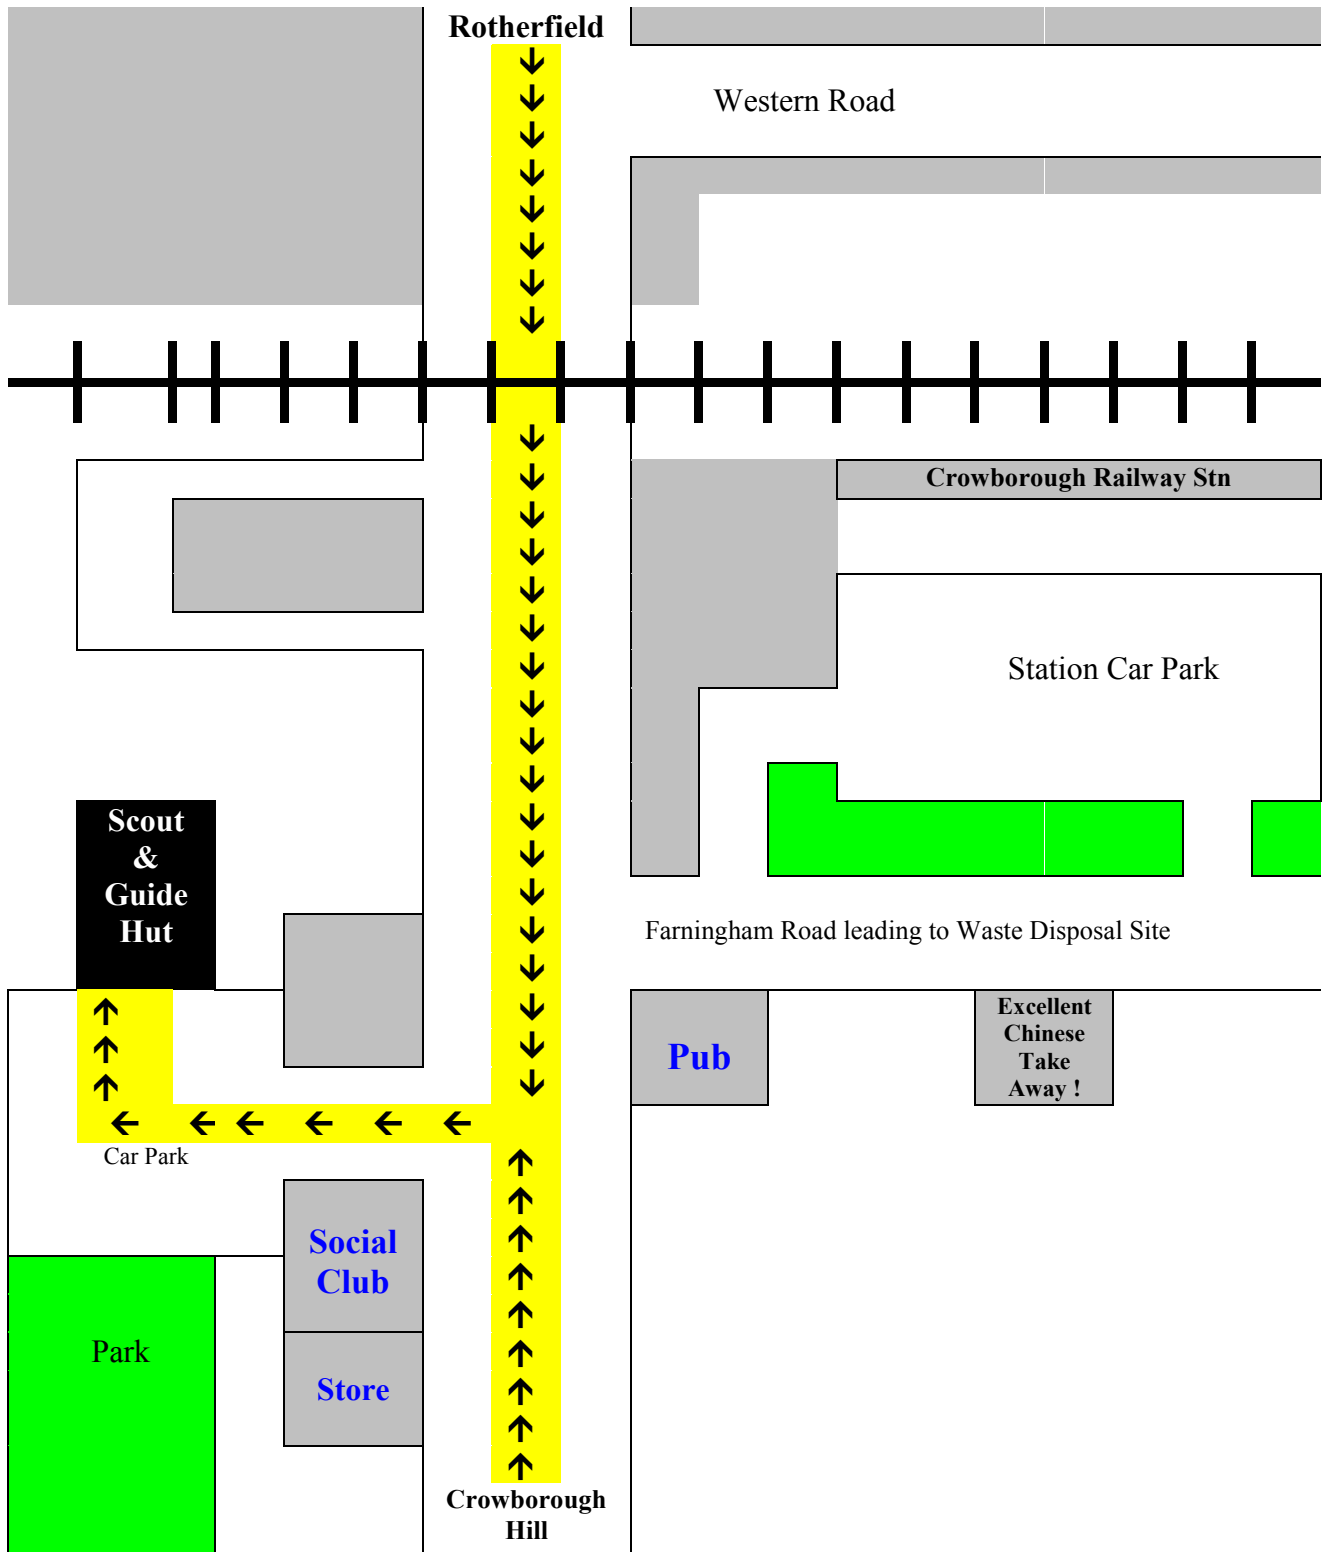

Mondays League Night 7.30 pm Oct – Apr

Mondays Club Night 7.30 pm May – September

Fridays Club Night 8pm All Year

Crowborough Table Tennis Club History

The Table Tennis Club has been in existence for over 50 years now and, over that period, has played in many venues in and around Crowborough. Presently the Club's base is at the Jarvis Brook Scouts & Guides Headquarters in the Jarvis Brook Recycling Centre car park (opposite the skate boarding park). We have teams competing in the Wealden Table Tennis League.